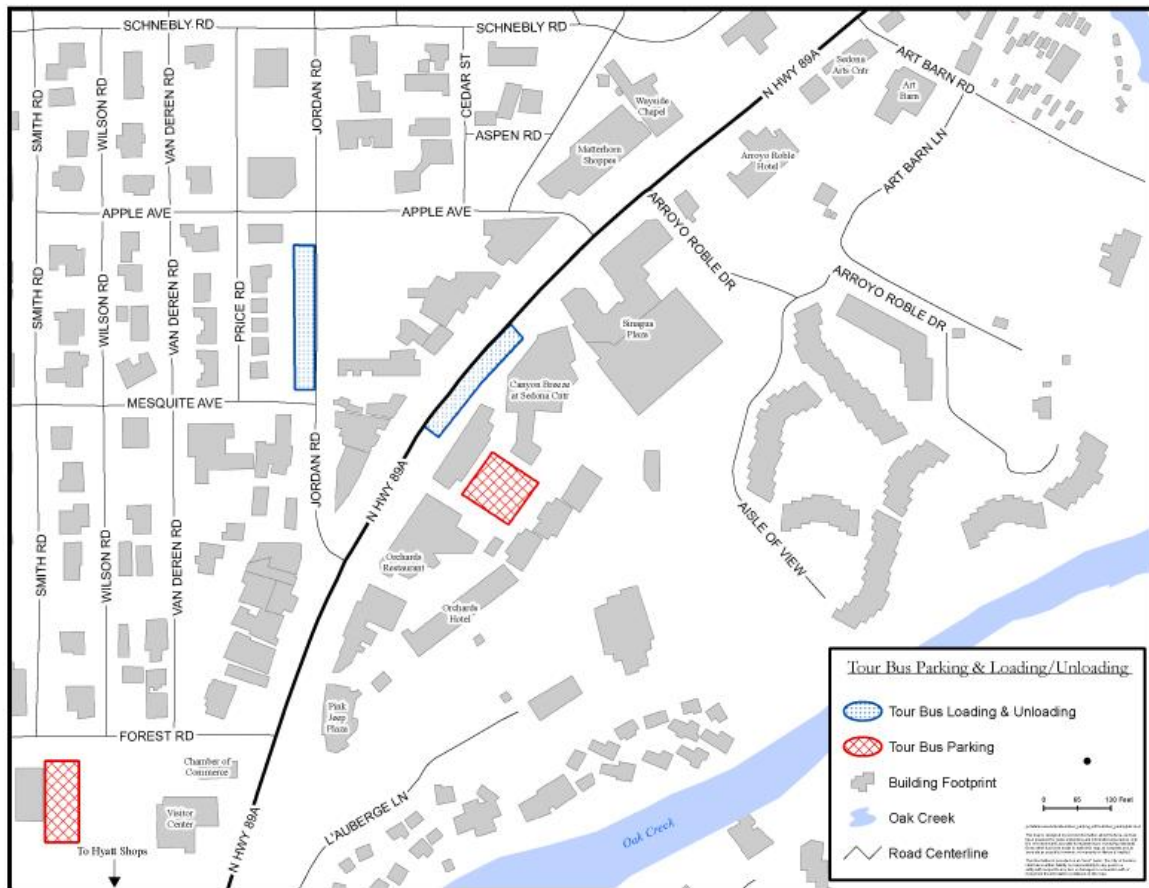

Uptown Sedona Parking Information for Motorcoaches

Welcome to Sedona! In order to make your stay an enjoyable experience for you and your passengers, the City of Sedona and the Sedona Main Street Program are providing you with some very important information with regard to tour bus parking and bus loading/unloading areas while you are here.

Locations: There are two tour bus parking locations within the Uptown Sedona area. Bus loading/unloading areas are provided on Jordan Road and along SR89A in front of the Sedona Center near the mid-block traffic light. Please remember that these loading/unloading areas are not for permanent parking!

The following is a brief description of each parking location:

Hyatt at Pinon Pointe

- Five bus parking spaces
- Shopping and Restaurants
- Sedona Chamber of Commerce Uptown Visitor Center

Sedona Center

- Four bus parking spaces
- Shopping and Restaurants
- Bus driver's lounge available

City of Sedona
102 Roadrunner Drive, Sedona AZ 86336
928-282-1154

Sedona Main Street Program
450 Jordan Road, Sedona AZ 86336
928-204-2390