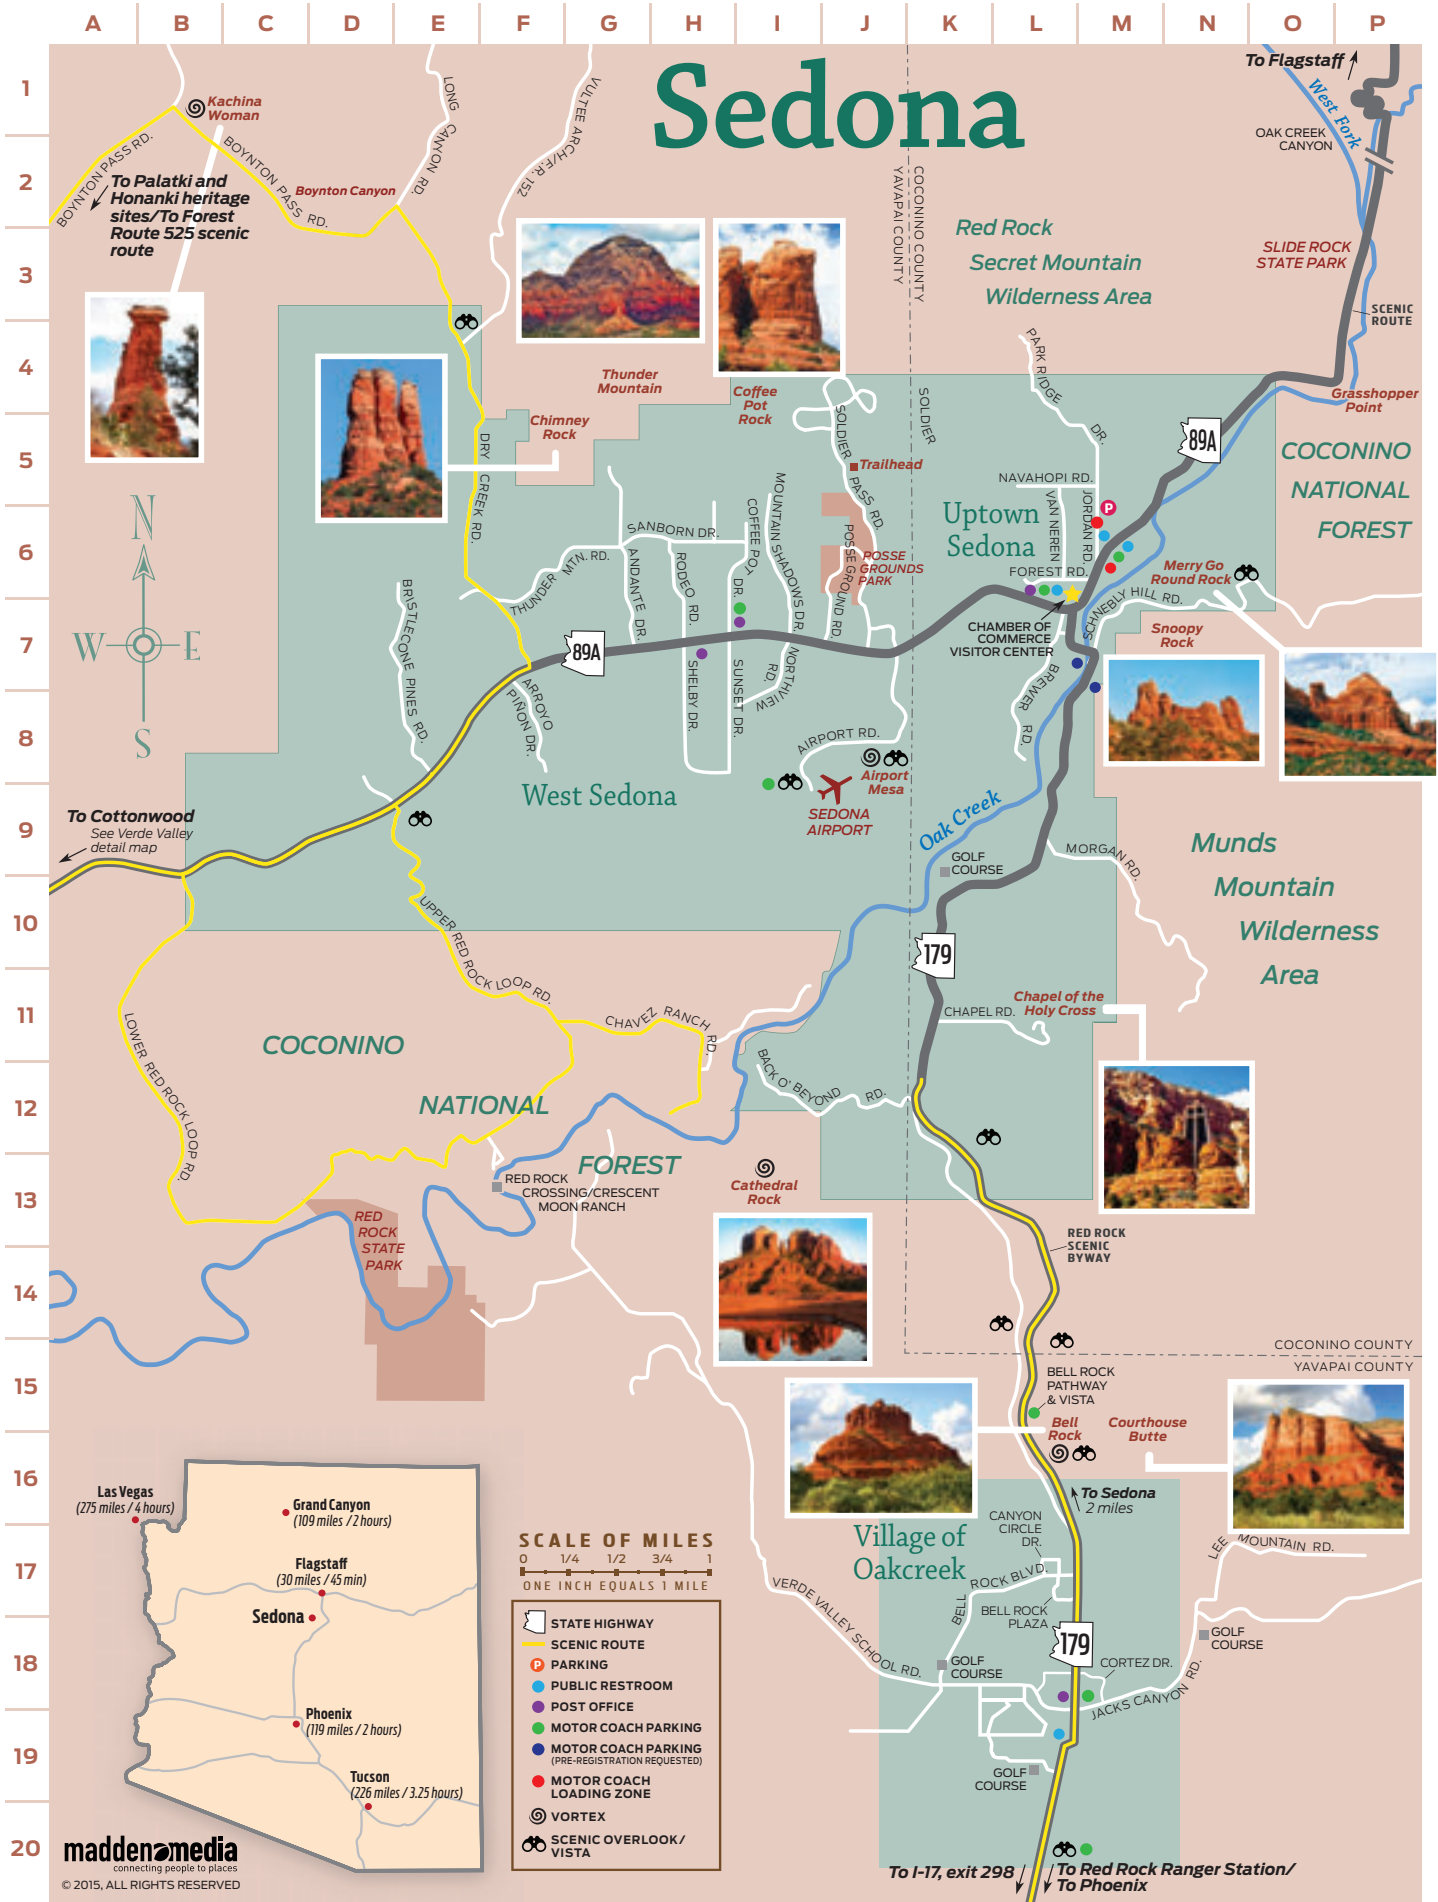

# Sedona

- STATE HIGHWAY
- SCENIC ROUTE
- PARKING
- PUBLIC RESTROOM
- POST OFFICE
- MOTOR COACH PARKING
- MOTOR COACH PARKING (PRE-REGISTRATION REQUESTED)
- MOTOR COACH LOADING ZONE
- VORTEX
- SCENIC OVERLOOK/VISTA

**maddenmedia**  
connecting people to places  
© 2015, ALL RIGHTS RESERVED