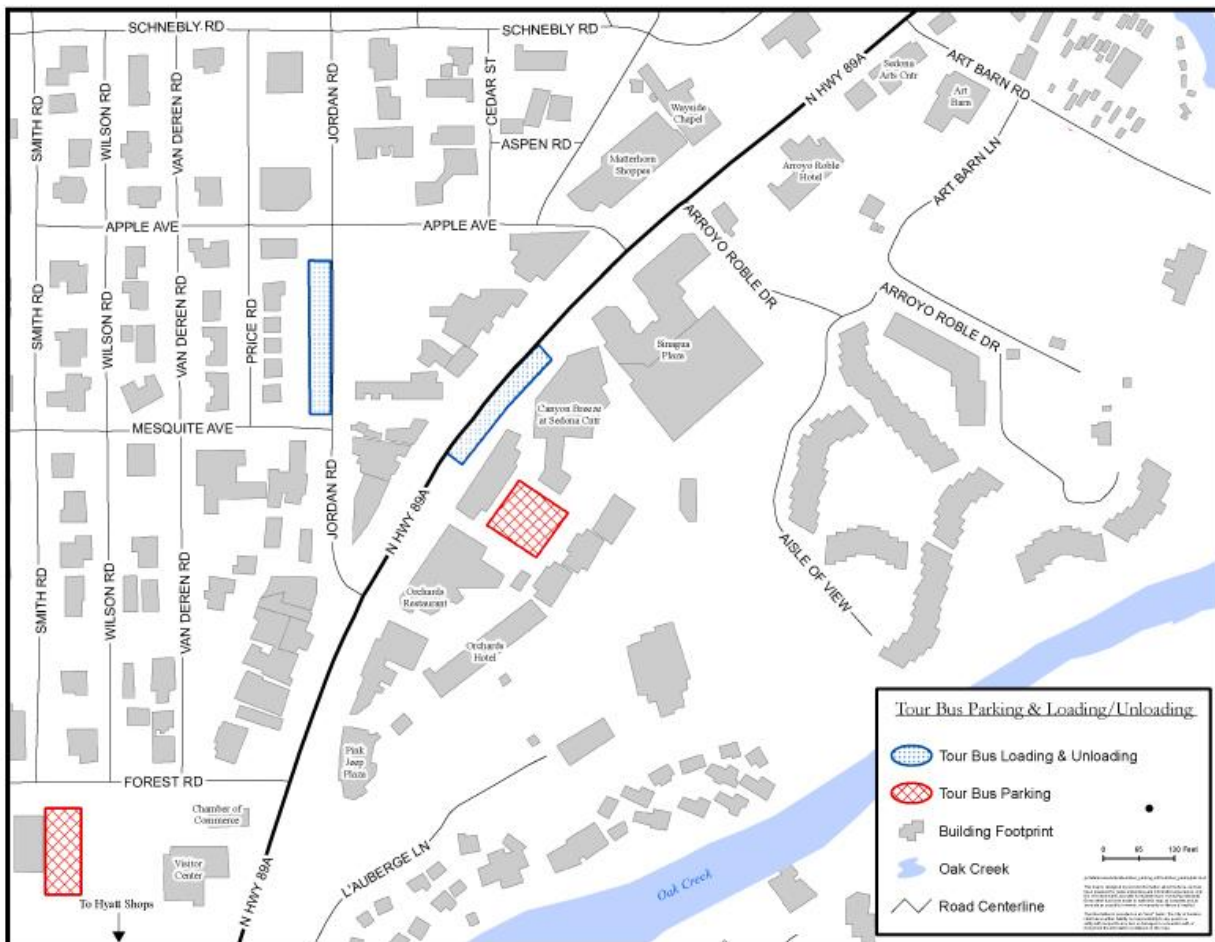

Sedona Parking Information for Motorcoaches

Uptown Sedona

Locations: There are two tour bus parking locations within the Uptown Sedona area. Bus loading/unloading areas are provided on Jordan Road and along SR89A in front of the Sedona Center near the mid-block traffic light. Please remember that these loading/unloading areas are not for permanent parking!

The following is a brief description of each parking location:

Hyatt at Pinon Pointe

- Five (5) bus parking spaces
- Shopping and Restaurants
- Sedona Chamber of Commerce Uptown Visitor Center

Sedona Center

- Six (6) bus parking spaces
- Shopping and Restaurants
- Bus driver's lounge available
- Guaranteed parking for tours using Sedona Center businesses

Other Areas in Sedona

Tlaquepaque – 336 State Route 179, Sedona AZ 86336