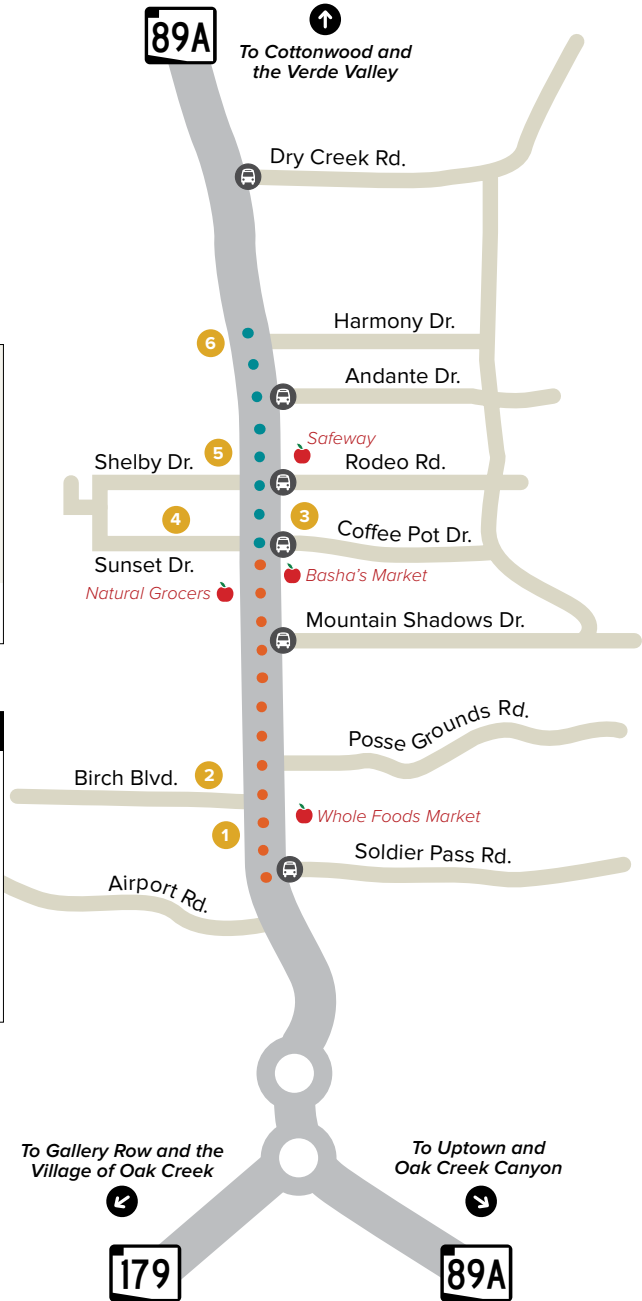

Sedona Gallery Art Walk

West Sedona

- Walking Route A (13 minutes)
- Walking Route B (16 minutes)
-  Verde Lynx Bus Stops

West Sedona

- 1 The Melting Point
- 2 Creative Gateways 
- 3 Gallery Tesla
- 4 Sedona Artists Market
- 5 ALT Gallery 
- 6 Greg Lawson Galleries  *Passion for Place*